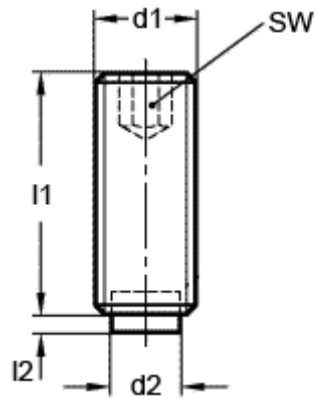

Data Sheet

Article number: 20930612

Description: E+G Grub screw
GN 913.3-M5-25-MS

Measures

d1 = M5
d2 = 3.0
l1 = 25
l2 = 0.5
SW = 2.5